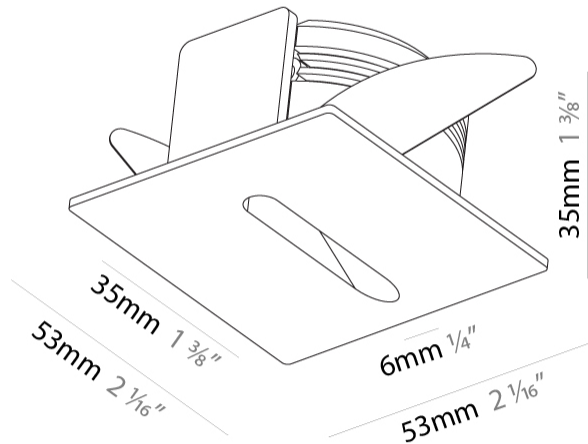

1. To build a product code in our configurator select the specify button on the base model # product page
2. To build a manual product code on this datasheet choose from the options listed below in blue font and add the suffix to the base model #

GENERAL

Series: Delight
Subseries: Delight Lollipop Square
Brand: Prolicht
Division: Architectural
Mounting Type: Recessed
Mounting Location: Wall
Subcategory: Step Light

PHYSICAL

Shape: Square
Length (mm): 53
Length (in): 2 1/16
Height (mm): 53
Depth (mm): 35
Height (in): 2 1/16
Depth (in): 1 3/8
Min. Recessing Depth (mm): 40
Min. Recessing Depth (in): 1 9/16
Light Distribution: Asymmetric
Weight (kg): 0.11
Weight (lbs): 0.25
Fixture Finish: SSR / BKV / CWI / CRY / HAB / LAG / UFT / ITA / RUA / RUR / MIC / FTG / MYG / TWT / LOD / PUS / FRO / FUP / KIA / POP / BLS / SPG / MEY / GOH / GUM / CHC / COM / ABZ / JAG / OBR / MOS / ROR
Fixture Material: Aluminum

ELECTRICAL

Lamp Type: LED (Zhaga Standard)
Input Wattage (W): 2.2
Total Output Wattage (W): 2
Dimming: 0-10V Dimming / Phase Dimming (120Vac Only)
Driver Included: No
Driver Location: Remote
Driver Type: Constant Current - 120 / 277Vac
Input Voltage (V): 120 - 277
Constant Current (MA): 700

LED

Number of LEDs: 1
Color Temperature (°K): 2700 / 3000 / 4000
Max. Delivered Lumen (lm): 80 / 80 / 90
Nominal Lumen (lm): 144
CRI: >90 CRI
Lamp Life (hrs): 50000

OPTICAL

RATINGS AND CERTIFICATIONS

Certified By: Certified for North American Standards
IP rating: IP20