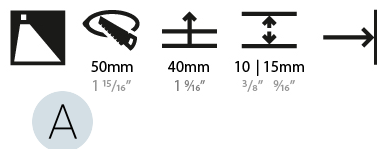

1. To build a product code in our configurator select the specify button on the base model # product page
2. To build a manual product code on this datasheet choose from the options listed below in blue font and add the suffix to the base model #

GENERAL

Series: Delight
Subseries: Delight Lollipop Square Wide
Brand: Prolicht
Division: Architectural
Mounting Type: Recessed
Mounting Location: Wall
Subcategory: Step Light

PHYSICAL

Shape: Square
Length (mm): 53
Length (in): 2 1/4
Height (mm): 53
Depth (mm): 35
Height (in): 2 1/4
Depth (in): 1 3/8
Min. Recessing Depth (mm): 40
Min. Recessing Depth (in): 1 9/16
Light Distribution: Asymmetric
Weight (kg): 0.11
Weight (lbs): 0.25
Fixture Finish: SSR / BKV / CWI / CRY / HAB / LAG / UFT / ITA / RUA / RUR / MIC / FTG / MYG / TWT / LOD / PUS / FRO / FUP / KIA / POP / BLS / SPG / MEY / GOH / GUM / CHC / COM / ABZ / JAG / OBR / MOS / ROR
Fixture Material: Aluminum

ELECTRICAL

Lamp Type: LED (Zhaga Standard)
Input Wattage (W): 2.2
Total Output Wattage (W): 2
Dimming: 0-10V Dimming / Phase Dimming (120Vac Only)
Driver Included: No
Driver Location: Remote
Driver Type: Constant Current - 120 / 277Vac
Input Voltage (V): 120 - 277
Constant Current (MA): 700

LED

Number of LEDs: 1
Color Temperature (°K): 2700 / 3000 / 4000
Max. Delivered Lumen (lm): 150 / 160 / 170
CRI: >90 CRI
Lamp Life (hrs): 50000

OPTICAL

RATINGS AND CERTIFICATIONS

Certified By: Certified for North American Standards
IP rating: IP20