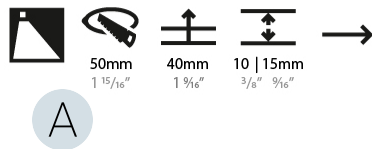

1. To build a product code in our configurator select the specify button on the base model # product page
2. To build a manual product code on this datasheet choose from the options listed below in blue font and add the suffix to the base model #

GENERAL

Series: Delight
Subseries: Delight Lollipop Square
Brand: Prolicht
Division: Architectural
Mounting Type: Recessed
Mounting Location: Wall
Subcategory: Step Light

PHYSICAL

Shape: Square
Length (mm): 53
Length (in): 2 1/16
Height (mm): 53
Depth (mm): 35
Height (in): 2 1/16
Depth (in): 1 3/8
Min. Recessing Depth (mm): 40
Min. Recessing Depth (in): 1 9/16
Light Distribution: Asymmetric
Weight (kg): 0.11
Weight (lbs): 0.25
Fixture Finish: SSR / BKV / CWI / CRY / HAB / LAG / UFT / ITA / RUA / RUR / MIC / FTG / MYG / TWT / LOD / PUS / FRO / FUP / KIA / POP / BLS / SPG / MEY / GOH / GUM / CHC / COM / ABZ / JAG / OBR / MOS / ROR
Fixture Material: Aluminum

ELECTRICAL

Lamp Type: LED (Zhaga Standard)
Input Wattage (W): 2.2
Total Output Wattage (W): 2
Dimming: 0-10V Dimming / Phase Dimming (120Vac Only)
Driver Included: No
Driver Location: Remote
Driver Type: Constant Current - 120 / 277Vac
Input Voltage (V): 120 - 277
Constant Current (MA): 700

LED

Number of LEDs: 1
Color Temperature (°K): 2700 / 3000 / 4000
Max. Delivered Lumen (lm): 80 / 80 / 90
Nominal Lumen (lm): 144
CRI: >90 CRI
Lamp Life (hrs): 50000

OPTICAL

RATINGS AND CERTIFICATIONS

Certified By: Certified for North American Standards
IP rating: IP20