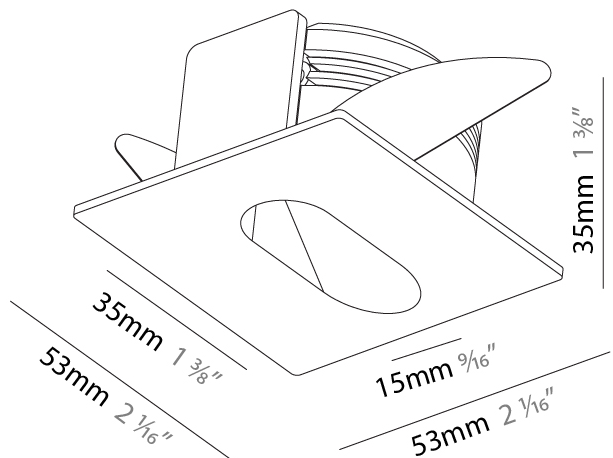

1. To build a product code in our configurator select the specify button on the base model # product page
2. To build a manual product code on this datasheet choose from the options listed below in blue font and add the suffix to the base model #

GENERAL

Series: Delight
Subseries: Delight Lollipop Square Wide
Brand: Prolicht
Division: Architectural
Mounting Type: Recessed
Mounting Location: Wall
Subcategory: Step Light

PHYSICAL

Shape: Square
Length (mm): 53
Length (in): 2 1/4
Height (mm): 53
Depth (mm): 35
Height (in): 2 1/4
Depth (in): 1 3/8
Min. Recessing Depth (mm): 40
Min. Recessing Depth (in): 1 9/16
Light Distribution: Asymmetric
Weight (kg): 0.11
Weight (lbs): 0.25
Fixture Finish: SSR / BKV / CWI / CRY / HAB / LAG / UFT / ITA / RUA / RUR / MIC / FTG / MYG / TWT / LOD / PUS / FRO / FUP / KIA / POP / BLS / SPG / MEY / GOH / GUM / CHC / COM / ABZ / JAG / OBR / MOS / ROR
Fixture Material: Aluminum

ELECTRICAL

Lamp Type: LED (Zhaga Standard)
Input Wattage (W): 2.2
Total Output Wattage (W): 2
Dimming: 0-10V Dimming / Phase Dimming (120Vac Only)
Driver Included: No
Driver Location: Remote
Driver Type: Constant Current - 120 / 277Vac
Input Voltage (V): 120 - 277
Constant Current (MA): 700

LED

Number of LEDs: 1
Color Temperature (°K): 2700 / 3000 / 4000
Max. Delivered Lumen (lm): 150 / 160 / 170
CRI: >90 CRI
Lamp Life (hrs): 50000

OPTICAL

RATINGS AND CERTIFICATIONS

Certified By: Certified for North American Standards
IP rating: IP20